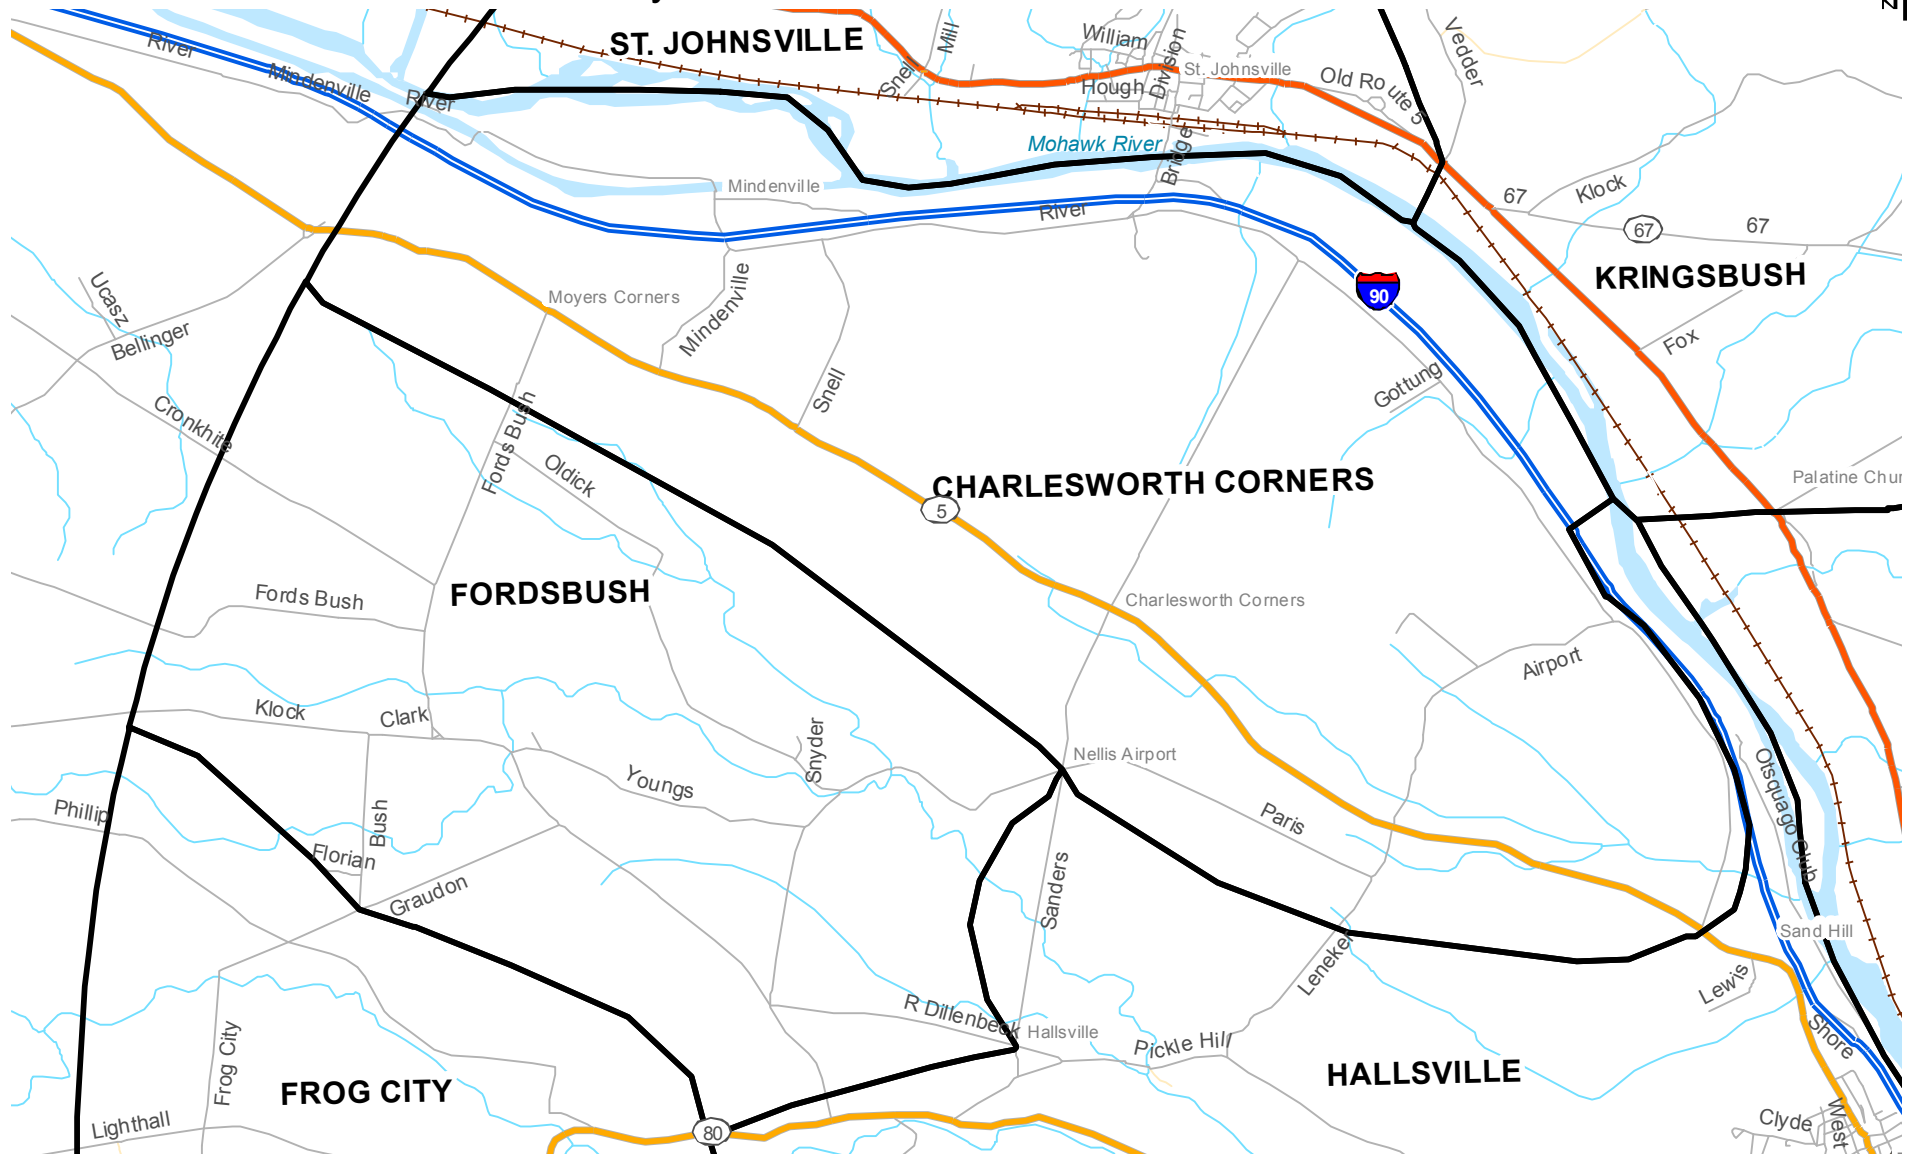

Fordsbush & Charlesworth Corners Territories

Ayres Audubon Christmas Bird Count

CIRCLE CENTER:

WGS1984	UTM ZONE 18 NAD83
42° 55' 55.79" N	X= 530657 M
74° 37' 27.45" W	Y= 4753350 M