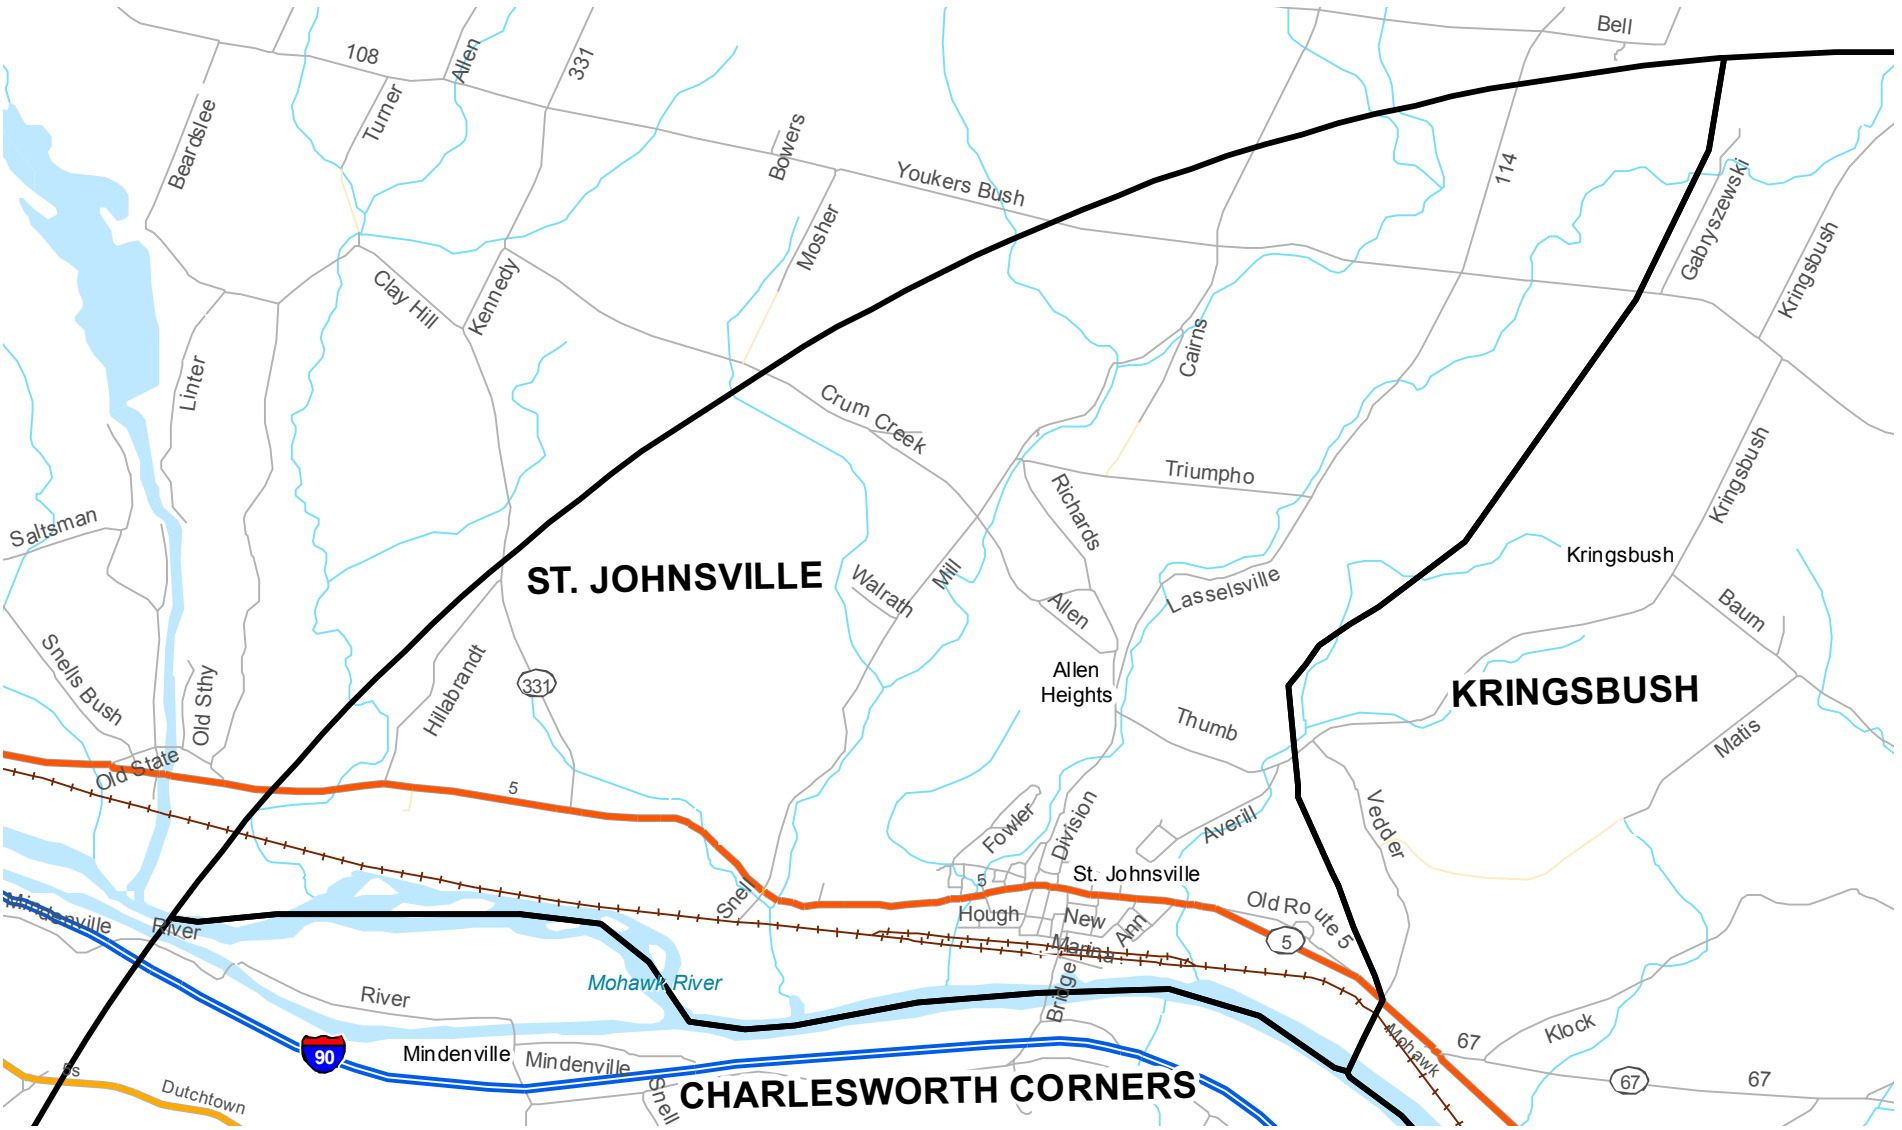

St. Johnsville Territory

Ayres Audubon Christmas Bird Count

CIRCLE CENTER:

WGS1984 UTM ZONE 18 NAD83
42° 55' 55.79" N X= 530657 M
74° 37' 27.45" W Y= 4753350 M