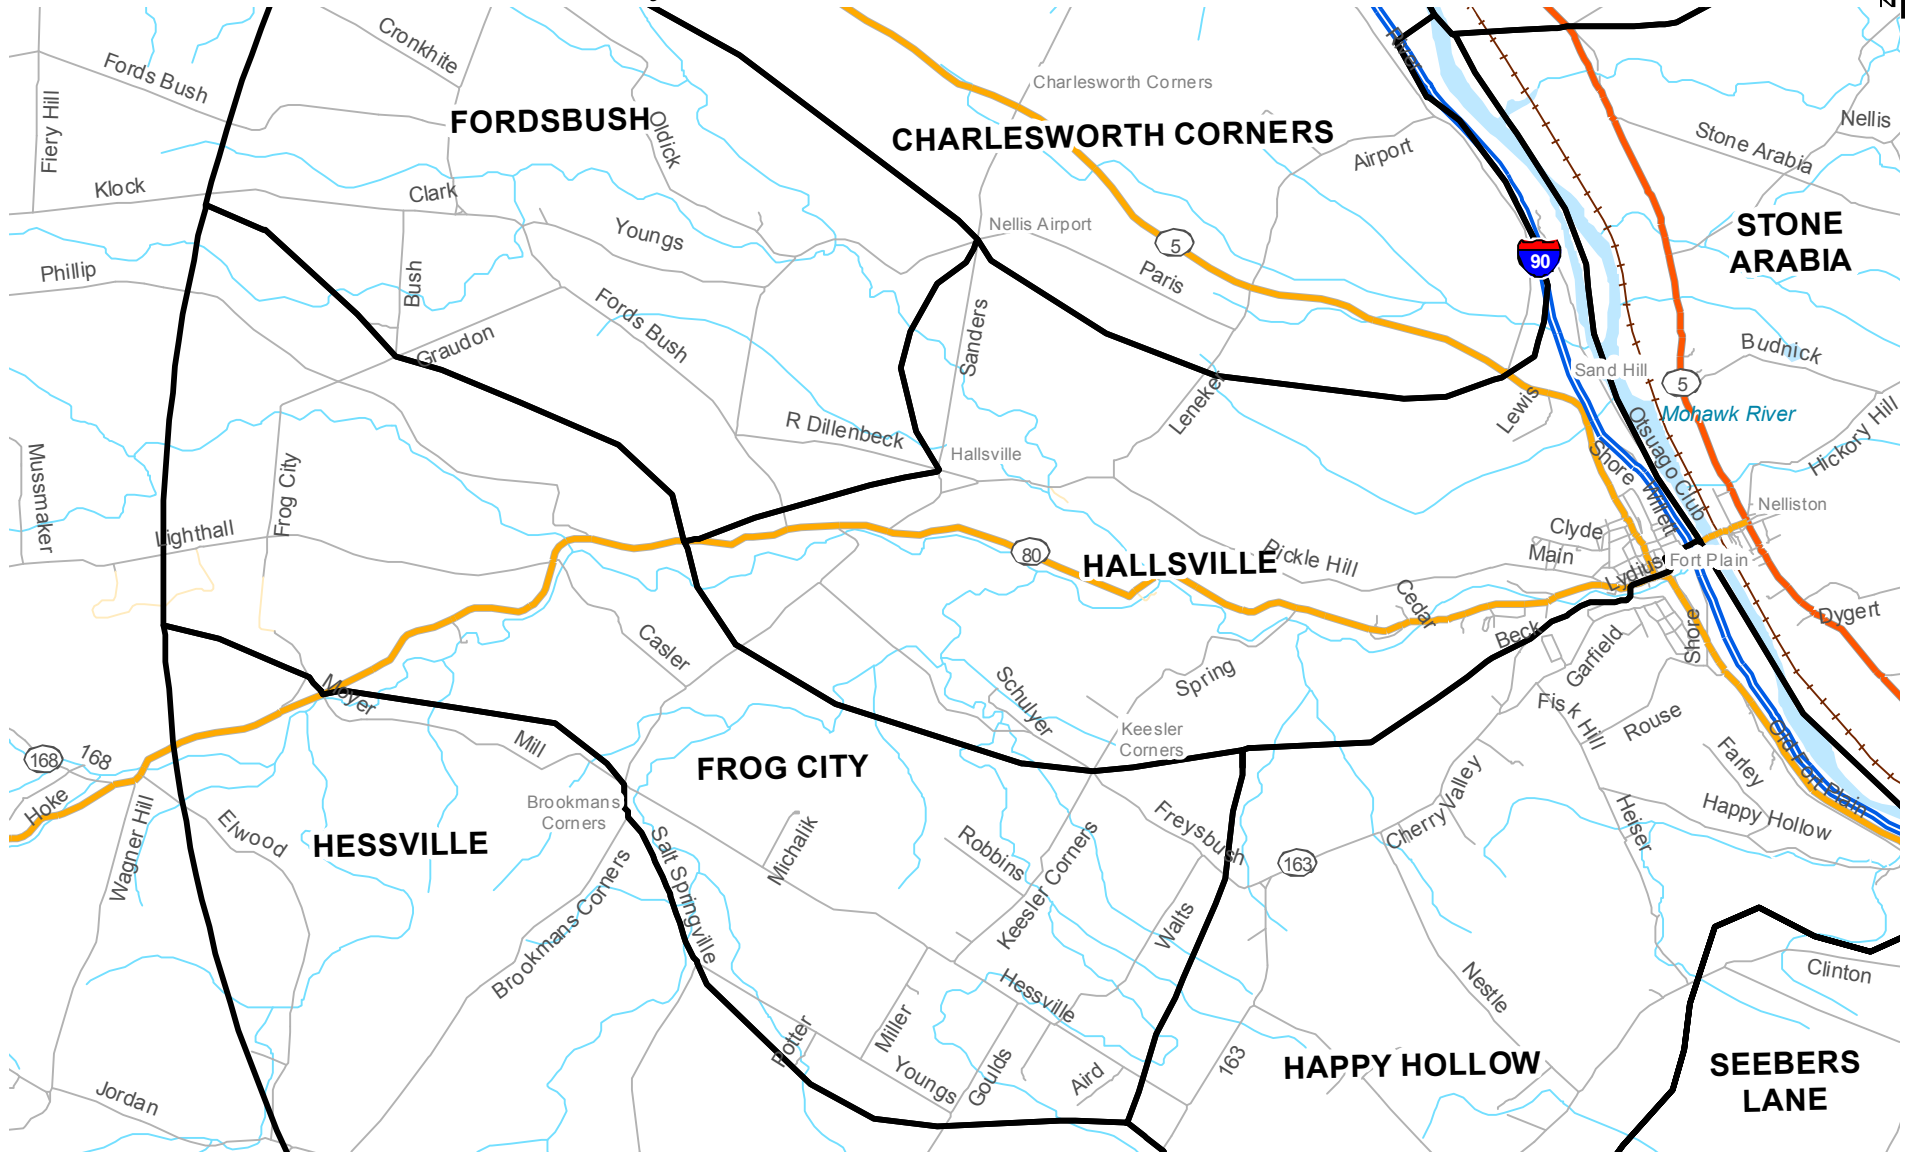

# Frog City & Hallsville Territories

Ayres Audubon Christmas Bird Count

CIRCLE CENTER:

WGS1984 UTM ZONE 18 NAD83

42° 55' 55.79" N X= 530657 M  
74° 37' 27.45" W Y= 4753350 M