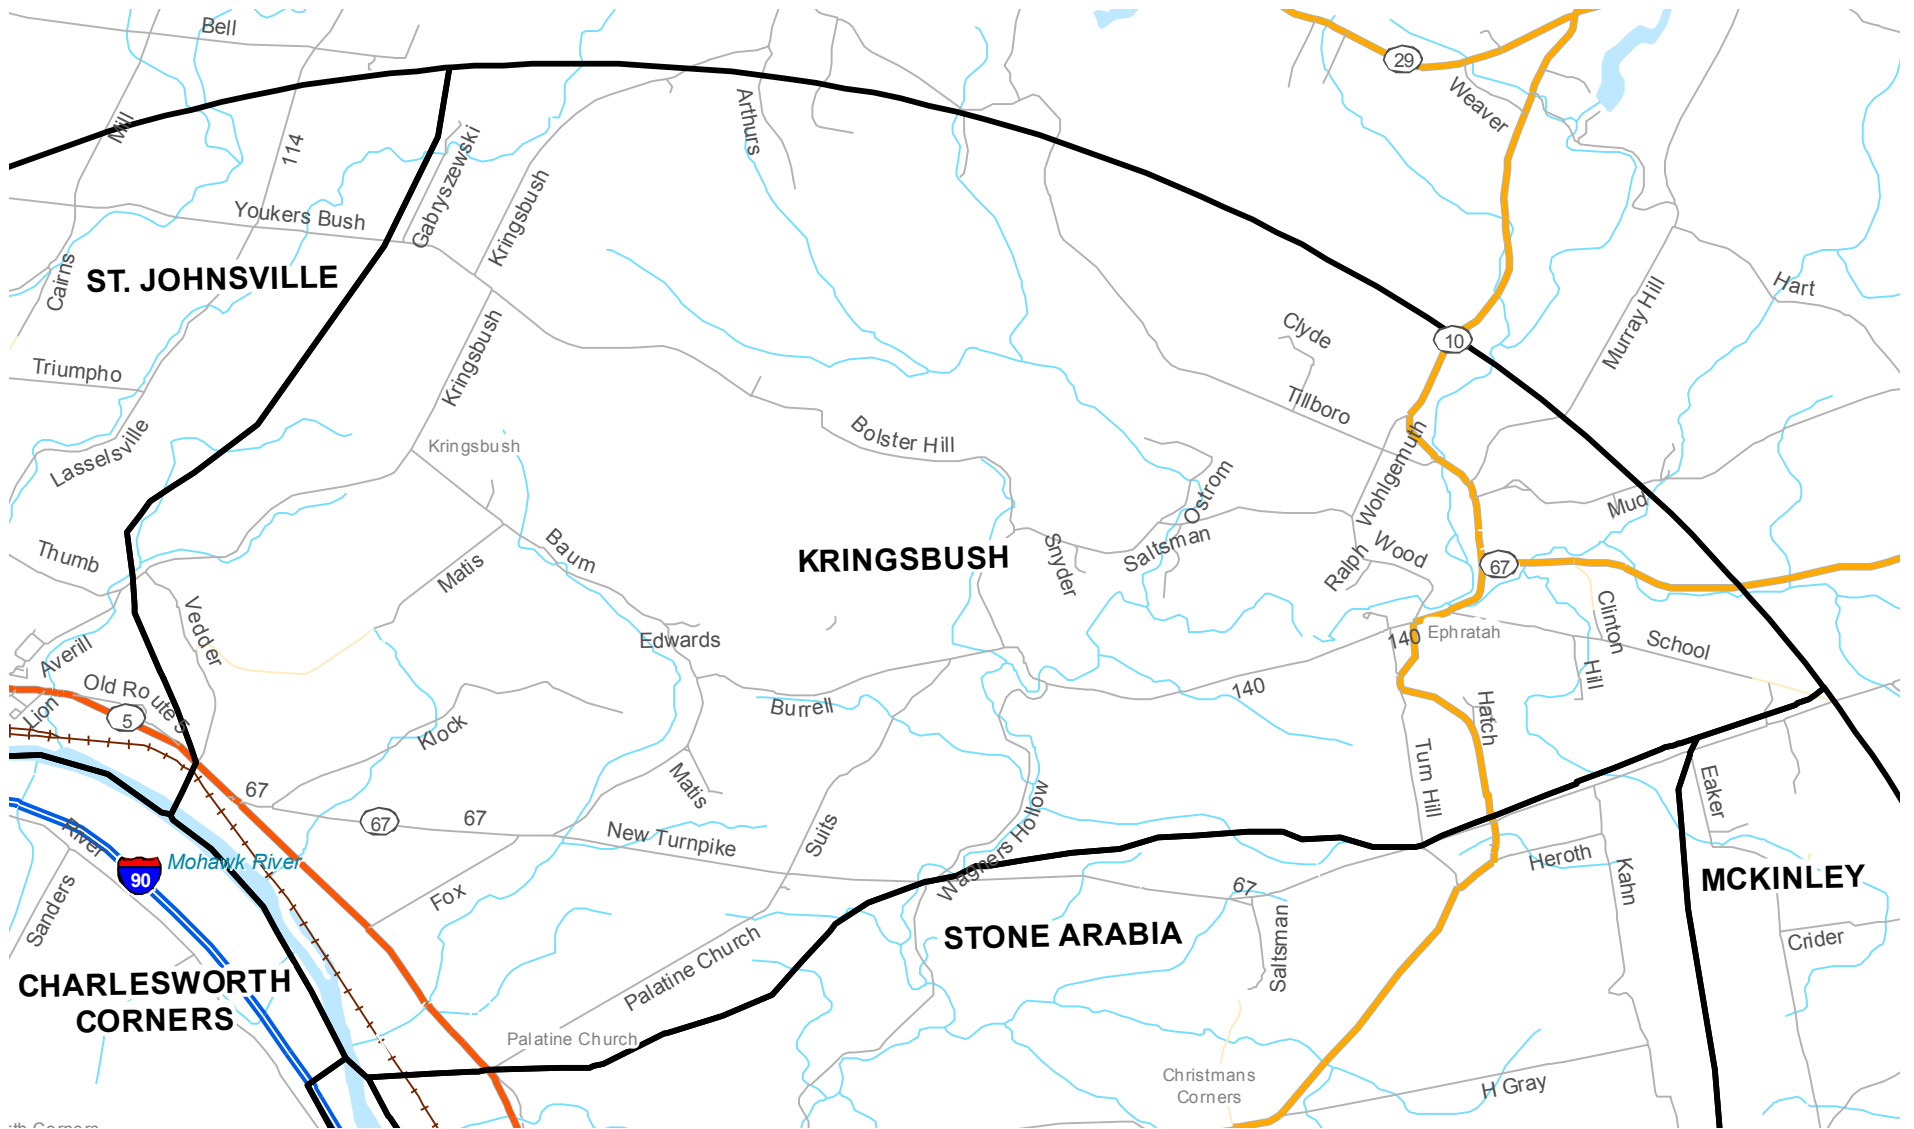

Kringsbush Territory

Ayres Audubon Christmas Bird Count

CIRCLE CENTER:

WGS1984	UTM ZONE 18 NAD83
42° 55' 55.79" N	X= 530657 M
74° 37' 27.45" W	Y= 4753350 M