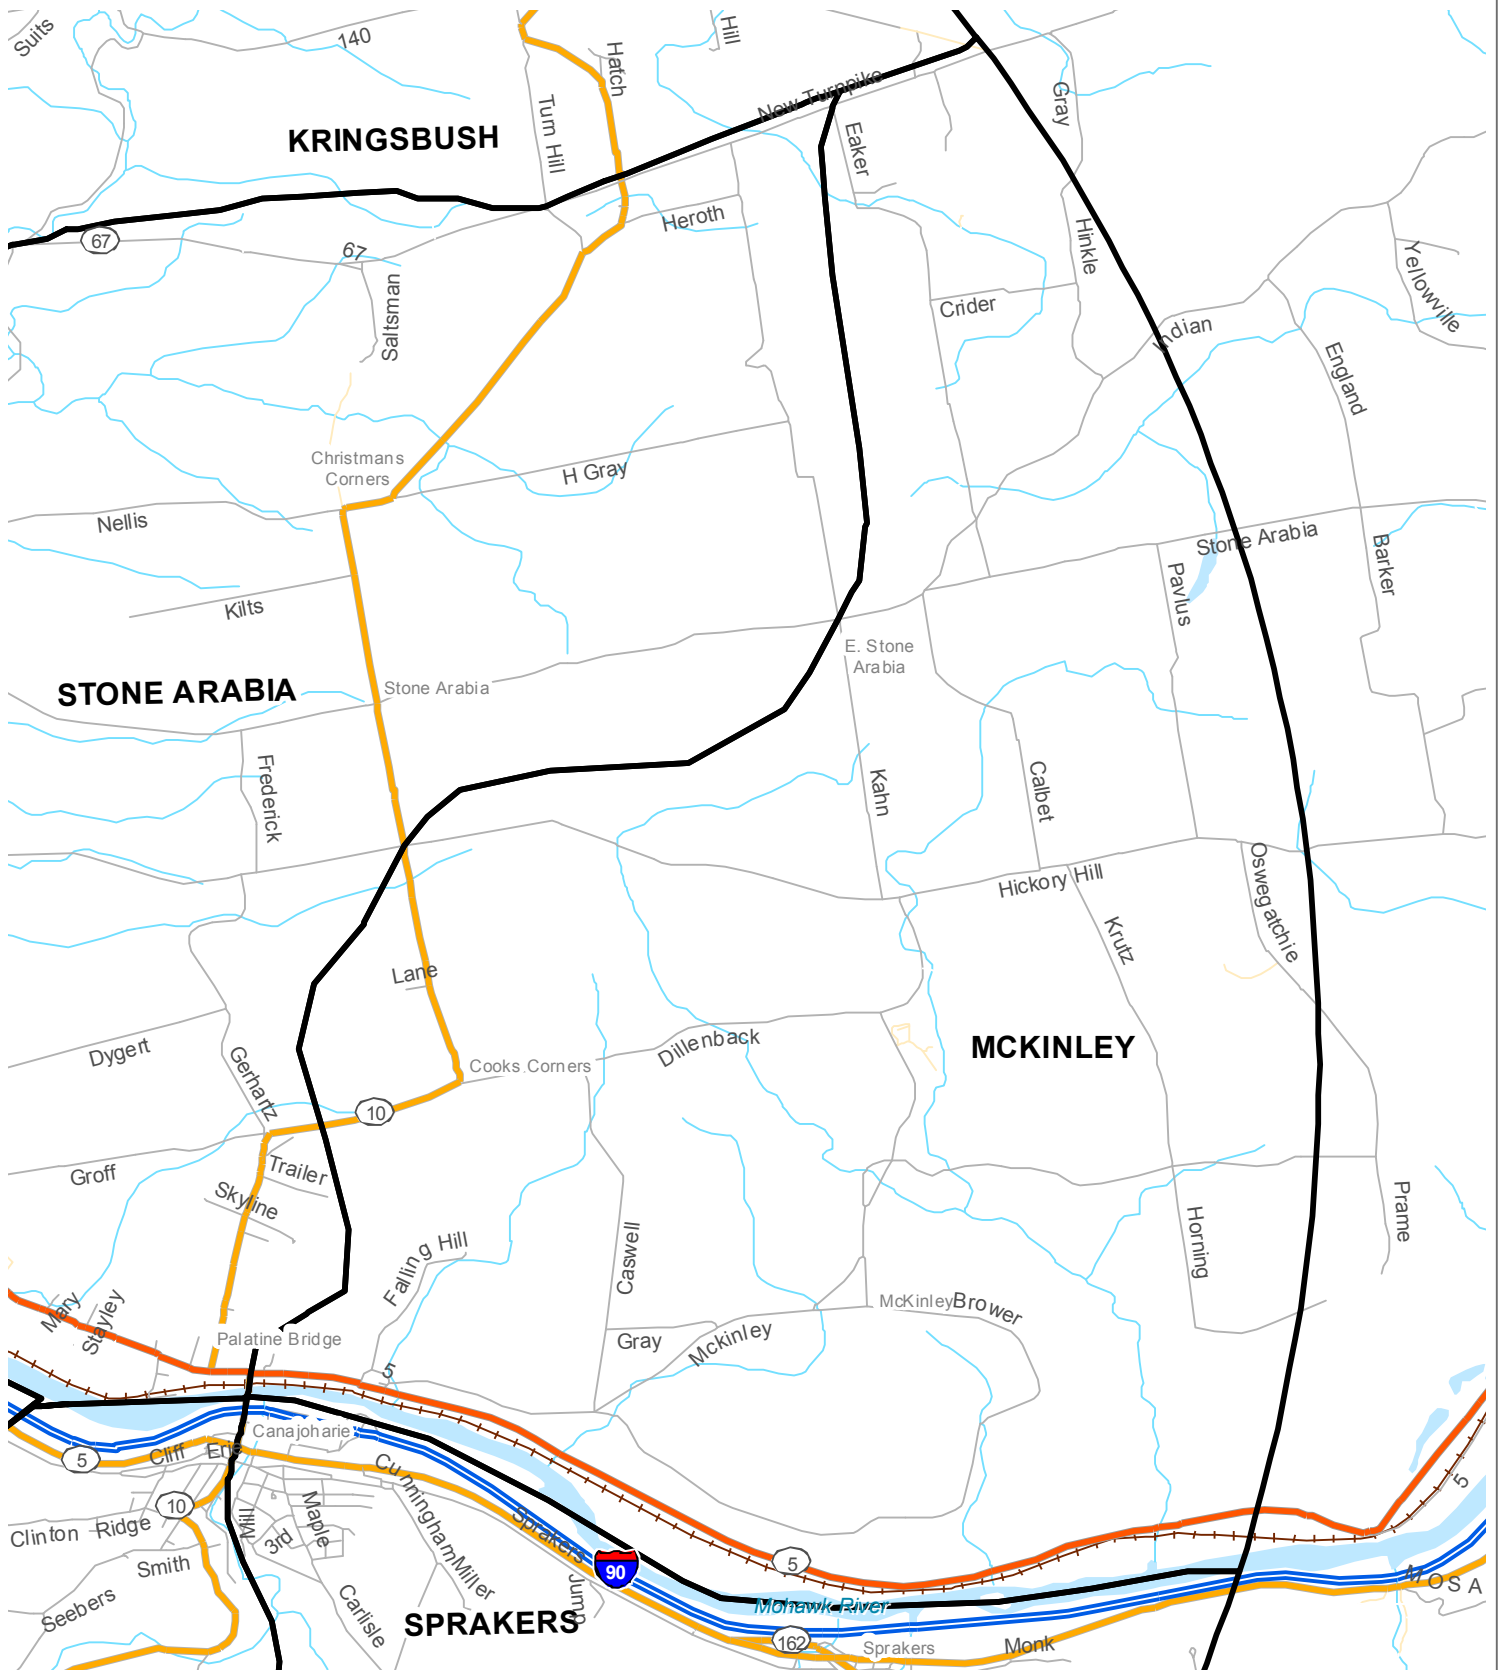

McKinley Territory

Ayres Audubon Christmas Bird Count

N

CIRCLE CENTER:

WGS1984

UTM ZONE 18 NAD83

42° 55' 55.79" N

X= 530657 M

74° 37' 27.45" W

Y = 4753350 M