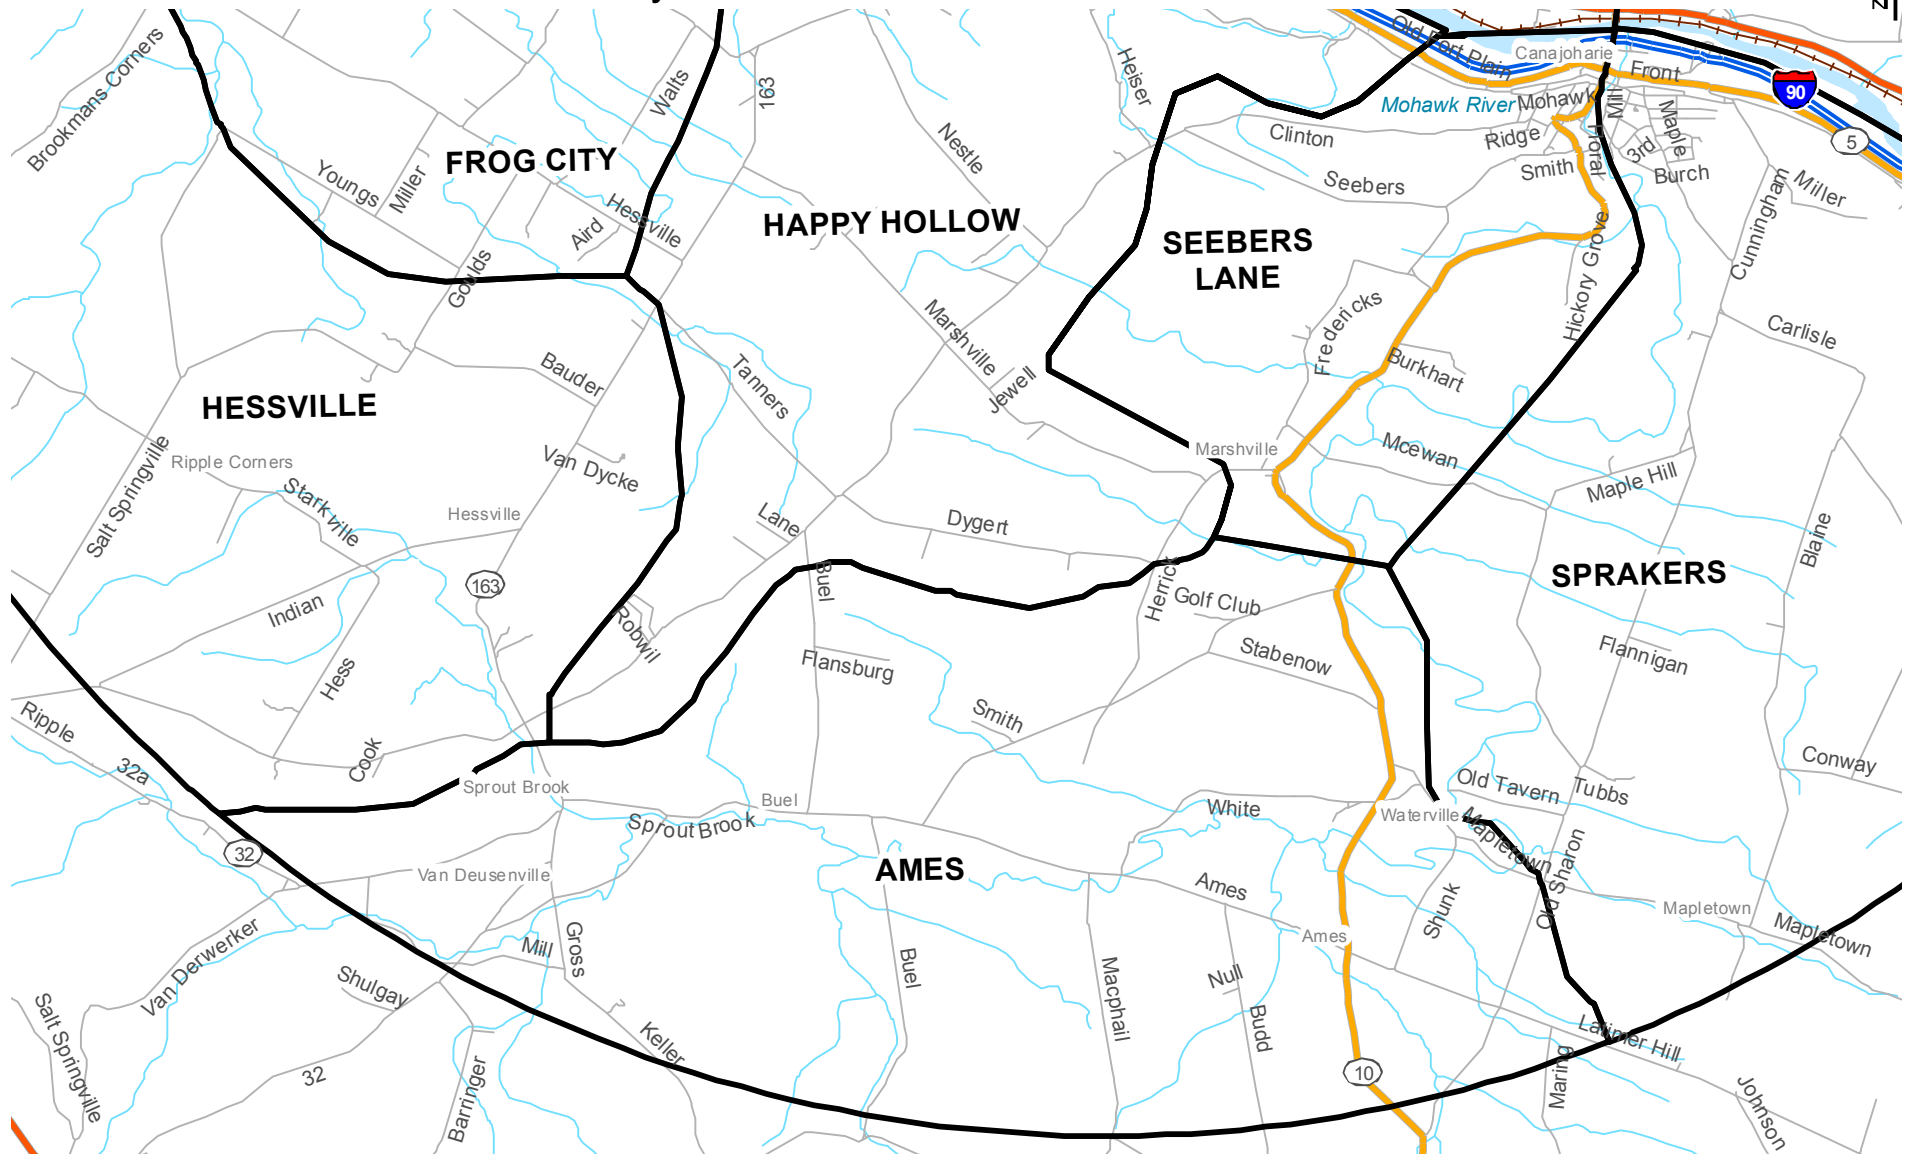

Seebers Lane & Ames Territories

Ayres Audubon Christmas Bird Count

CIRCLE CENTER:

WGS1984 UTM ZONE 18 NAD83
42° 55' 55.79" N X= 530657 M
74° 37' 27.45" W Y= 4753350 M